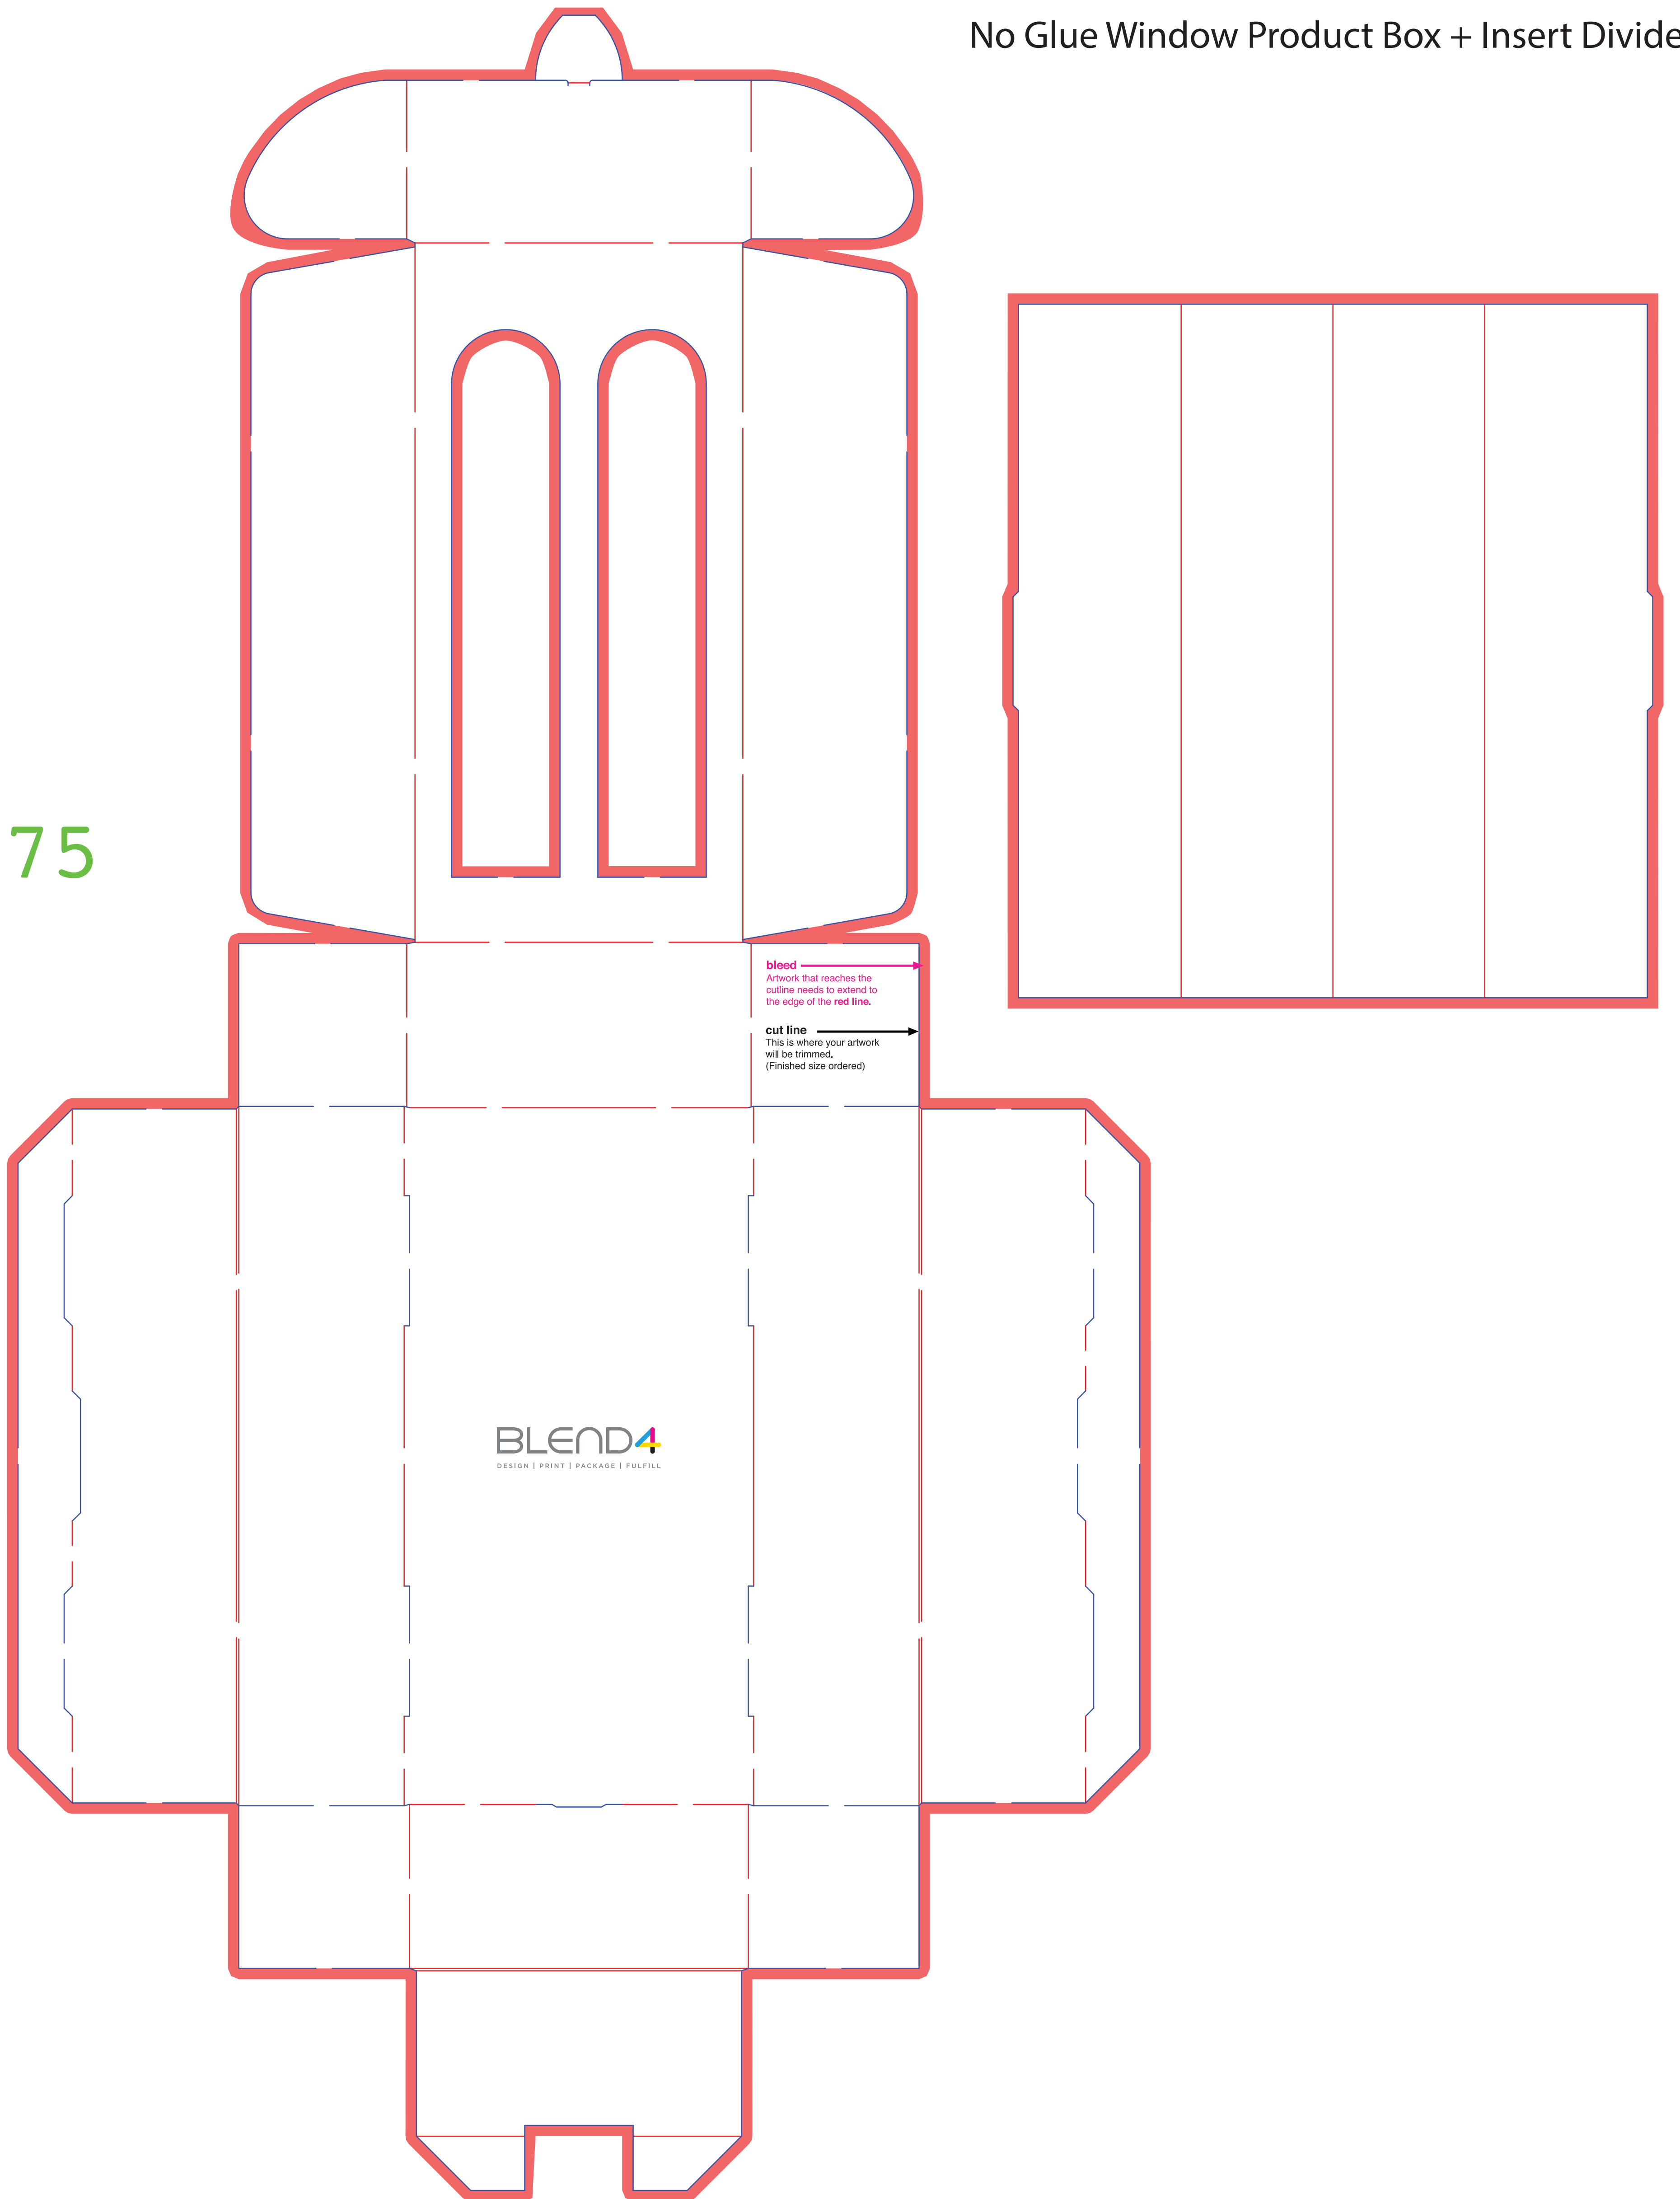

No Glue Window Product Box + Insert Divider

25.075

18.013